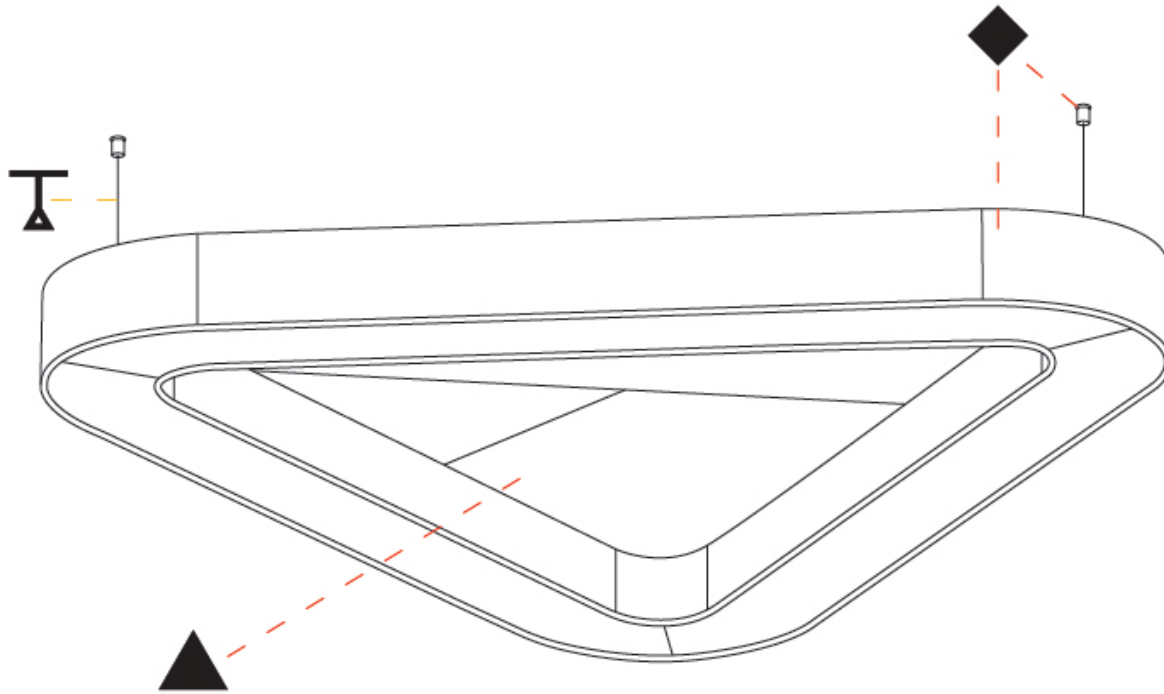

VICTORY ACOUSTIC SUSPENSION

A300743-

PROJECT
TYPE
SPECIFIER
QUANTITY
DATE