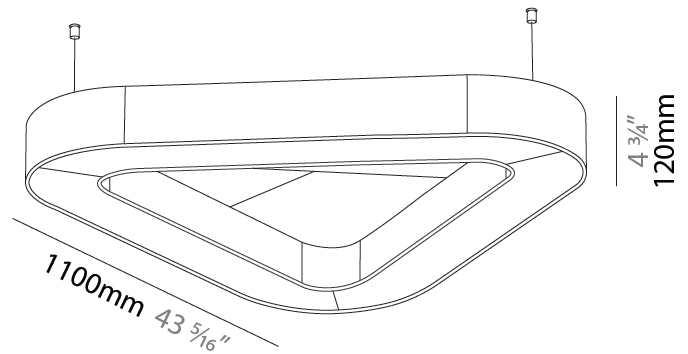

GENERAL

Series: Victory Acoustic
Brand: Prolicht
Division: Architectural
Mounting Type: Suspension
Mounting Location: Ceiling
Subcategory: Acoustic

PHYSICAL

Shape: Round
Length (mm): 1100
Length (in): 43 ⁵/₁₆
Width (mm): 1012
Width (in): 39 ¹³/₁₆
Height (mm): 120
Height (in): 4 ³/₄
Light Distribution: Direct
Diffuser: PMMA - Opal / Micro-Prism
Fixture Finish: SSR / BKV / CWI / CRY / HAB / UFT / ITA / RUA / FTG / MYG / LOD / PUS / FRO / FUP / KIA / POP / BLS / SPG / MEY / GOH / GUM / CHC / COM / ABZ / JAG / OBR / MOS / ROR
Accent Finish: ANC / ASH / BNA / BTC / BZE / CEL / EGG / EVG / FOG / FOS / FST / FUA / IRI / IRO / KHA / LIC / LIM / MER / MSN / MUS / ONX / PEA / PLU / POL / PPY / RAY / ROY / RST / STE / SWD / TAN / TAU
Fixture Material: Aluminum
Cable Details: 2 000mm / 78 3/4" or 6 000mm / 236 1/4" Transparent Cable

ELECTRICAL

Lamp Type: LED (Zhaga Standard)
Input Wattage (W): 73.4
Total Output Wattage (W): 66.3
Dimming: Non-Dimmable
Driver Included: Yes
Driver Location: Integrated
Driver Type: Constant Current - Universal
Driver Class: Class 2
Input Voltage (V): 120 - 277

LED

Color Temperature (°K): 2700 / 3000 / 3500 / 4000
Max. Delivered Lumen (lm): 3734 / 3865 / 4538 / 3929
Nominal Lumen (lm): 5745 / 5946 / 6982 / 6045
CRI: >90 CRI
Lamp Life (hrs): 50000

OPTICAL

RATINGS AND CERTIFICATIONS

Certified By: CSA Certified to UL and CSA Standards
IP rating: IP20