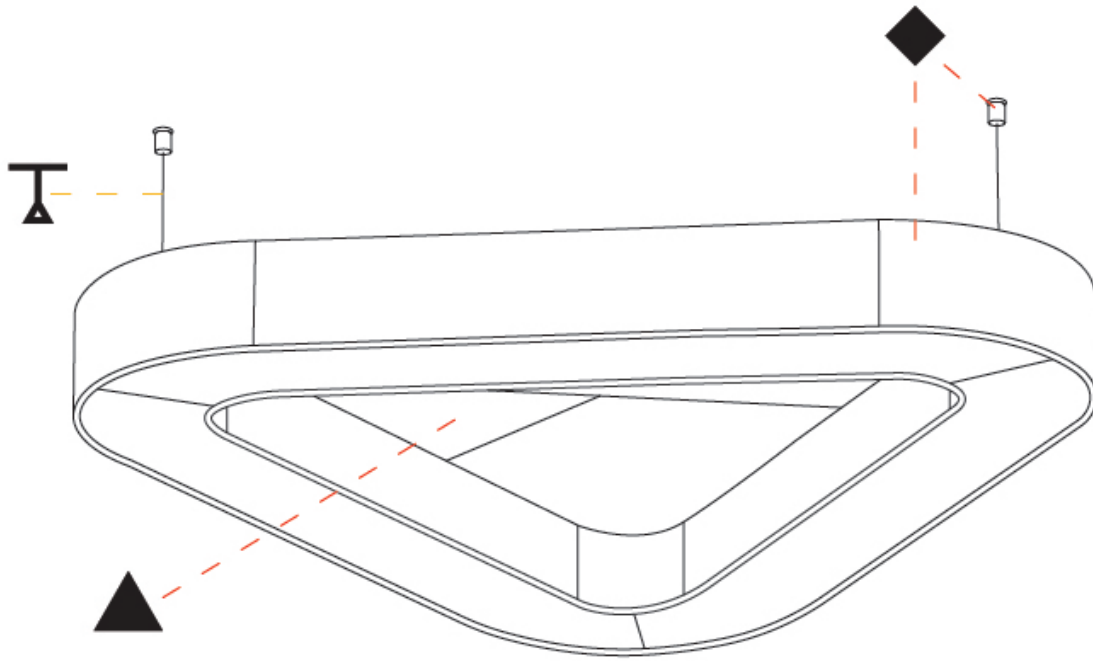

VICTORY ACOUSTIC SUSPENSION

A300742-

PROJECT
TYPE
SPECIFIER
QUANTITY
DATE

A